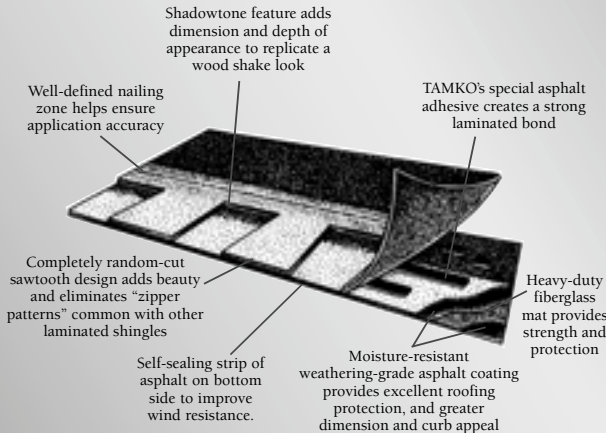

Built to Perform

If you want the best, this is it. The American Heritage Series® is TAMKO's finest line of laminated shingles. These attractive shingles simulate the rustic, dimensional look of wood shakes, without wood's high cost or safety concerns. Our unique Shadowtone granule blend gives them extra richness and depth. Their random-cut sawtooth design prevents the unsightly zipper patterns common with many other laminated shingles. And the extra-thick weather-resistant construction provides years of performance for your home's protection.

Heritage Algae-Relief (AR) shingles come with a limited warranty that provides for cleaning of discoloration caused by certain algae growth that may occur in warm, wet climates.

An Inside Look at Heritage Quality Construction

Top off your new roof with Heritage Hip & Ridge shingles. These specially cut shingles form a protective cap along the various angles of your roof and are available in colors to complement your Heritage Series shingles.

Shingle Dimensions (Approximate)		
Heritage® 30 AR	38-3/4" x 13-1/4"	5-5/8" exposure
Heritage® 50 AR	39-3/8" x 13-1/4"	5-5/8" exposure

Roofing products for the professional.

All Heritage® shingles feature double layers of durable fiberglass mat for strength. Each layer is coated on both sides with weathering-grade asphalt and topped with ceramic mineral granules for maximum roofing protection. A self-sealing strip of asphalt helps provide added wind resistance. Heritage 30 AR and Heritage 50 AR shingles meet ASTM D 3462 at time of manufacture. Each Heritage shingle is U.L.* listed for wind and fire resistance and is backed by a 30- or 50-year limited warranty** for your peace of mind.

* Heritage shingles are U.L. listed for Class A fire resistance. Every TAMKO shingle package carries an Underwriters Laboratories label verifying the shingles have passed extensive tests for fire and wind resistance.
** For specific information regarding TAMKO limited warranties, contact your local TAMKO representative.

Cover roof color is Thunderstorm Grey.

DALLAS

P.O. Box 1404 • Joplin, MO 64802 • 1-800-641-4691
www.tamko.com

CONTEMPORARY
BOLD CLASSIC
HERITAGE 50
RICH SHADOWTONE GRANULE BLEND
HERITAGE