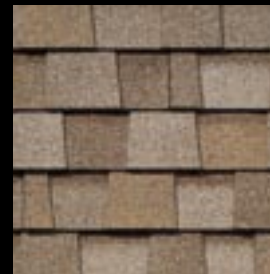

Built to Perform

If you want the best, this is it. The American Heritage Series® is TAMKO's finest line of laminated shingles. These attractive shingles simulate the rustic, dimensional look of wood shakes, without wood's high cost or safety concerns. Our unique Shadowtone granule blend gives them extra richness and depth. Their random-cut sawtooth design prevents the unsightly zipper patterns common with many other laminated shingles. And the extra-thick weather-resistant construction provides years of performance for your home's protection.

OLDE ENGLISH PEWTER

30 50

OXFORD GREY

30 50

RUSTIC BLACK

30 50

RUSTIC CEDAR

30 50

RUSTIC HICKORY

30 50

RUSTIC SLATE

30 50

WEATHERED WOOD

30 50

RUSTIC EVERGREEN

30 50

GLACIER WHITE

30 50

DESERT SAND

30 50

BLACK WALNUT

30 50

FOREST GREEN

30 50