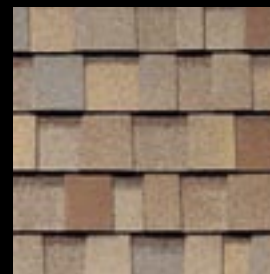

Built to Perform

If you want the best, this is it. The American Heritage Series® is TAMKO's finest line of laminated shingles. These attractive shingles simulate the rustic, dimensional look of wood shakes, without wood's high cost or safety concerns. Our unique Shadowtone granule blend gives them extra richness and depth. Their random-cut sawtooth design prevents the unsightly zipper patterns common with many other laminated shingles. And the extra-thick weather-resistant construction provides years of performance for your home's protection.

GLACIER WHITE

30 50

DESERT SAND

30 50

BLACK WALNUT

30 50

FOREST GREEN

30 50

HARVEST GOLD

30 50

MOUNTAIN SLATE

30 50

NATURAL TIMBER

30 50

PAINTED DESERT

30 50

THUNDERSTORM GREY

30 50

AUTUMN BROWN

30 50

Classic Heritage® Colors

Our traditional hues are beautiful complements to any home. The cool greys, warm browns, and rich, rustic color blends have been American favorites for decades.